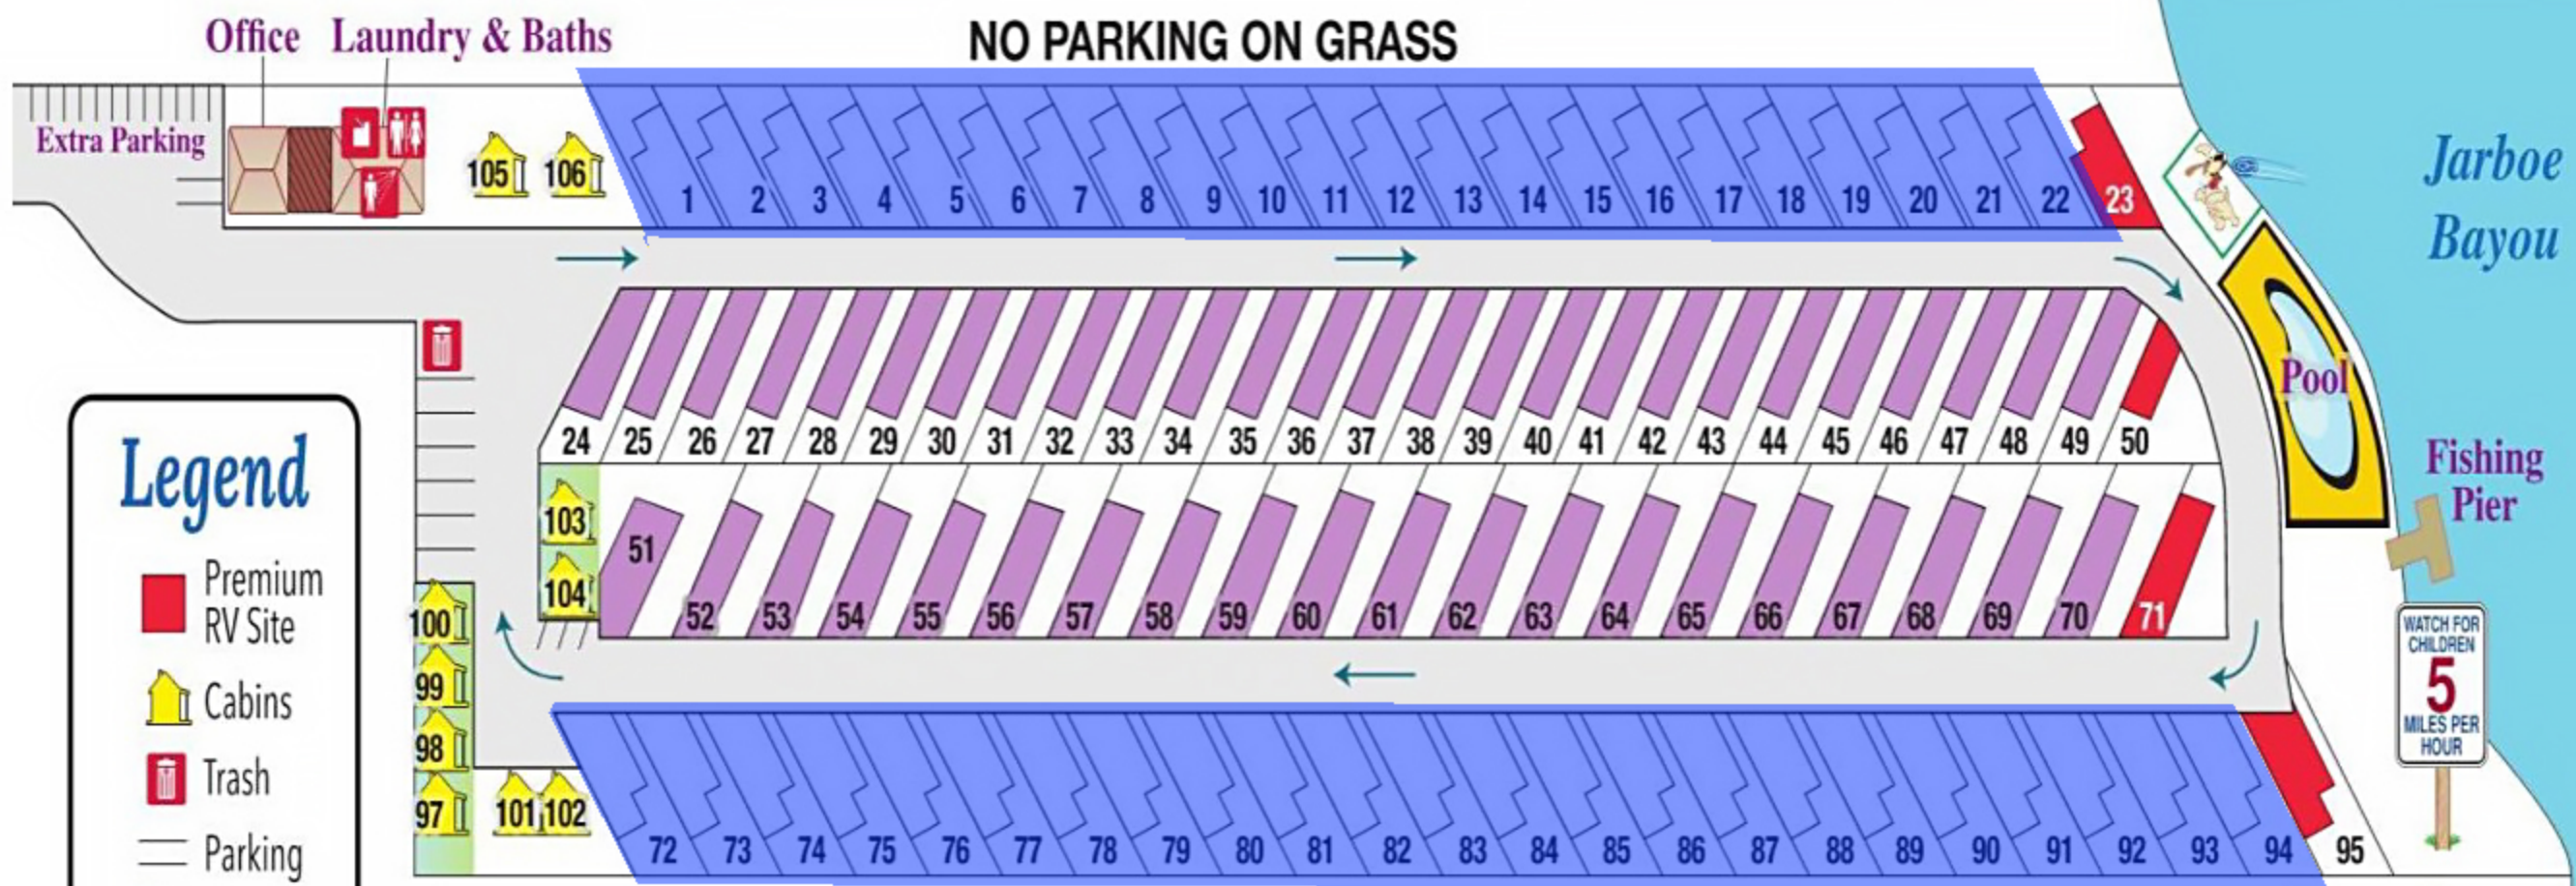

BRICKHOUSE RV RESORT

Legend

- Premium RV Site
- Cabins
- Trash
- Parking
- Deck
- Dog Park

Standard RV Sites